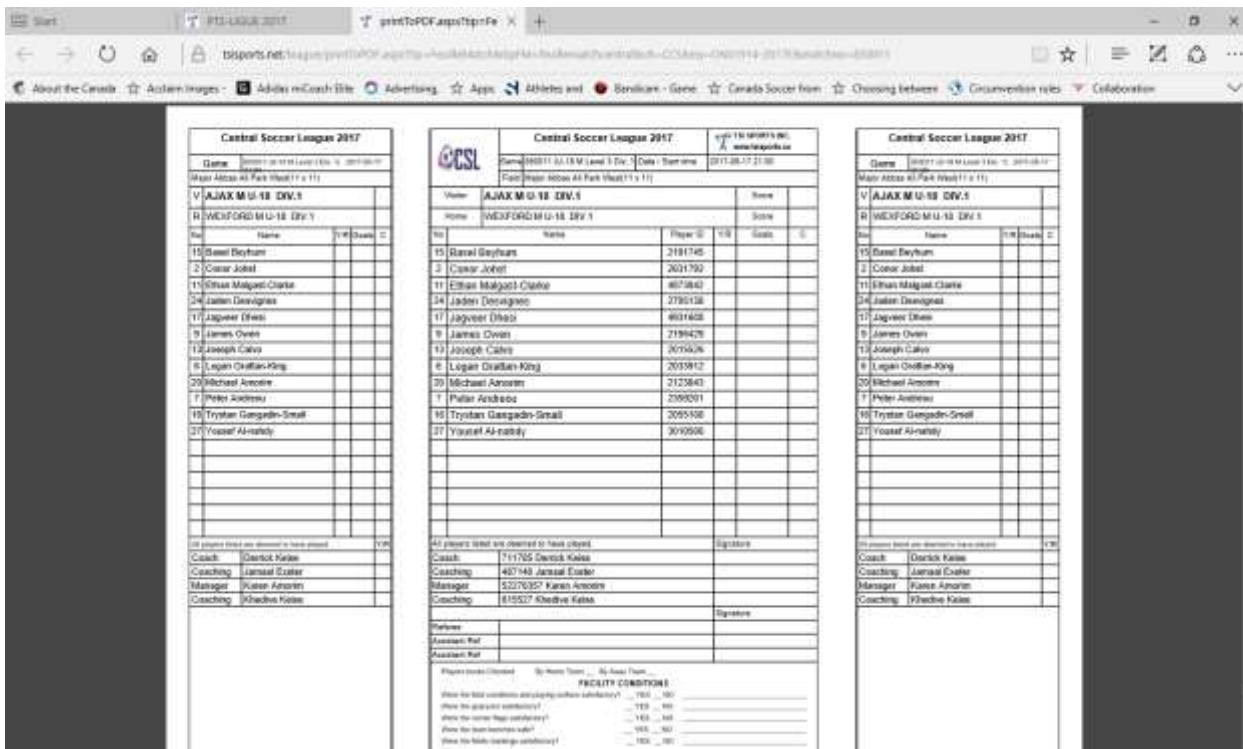

Game sheet sample

Enter topic text here.