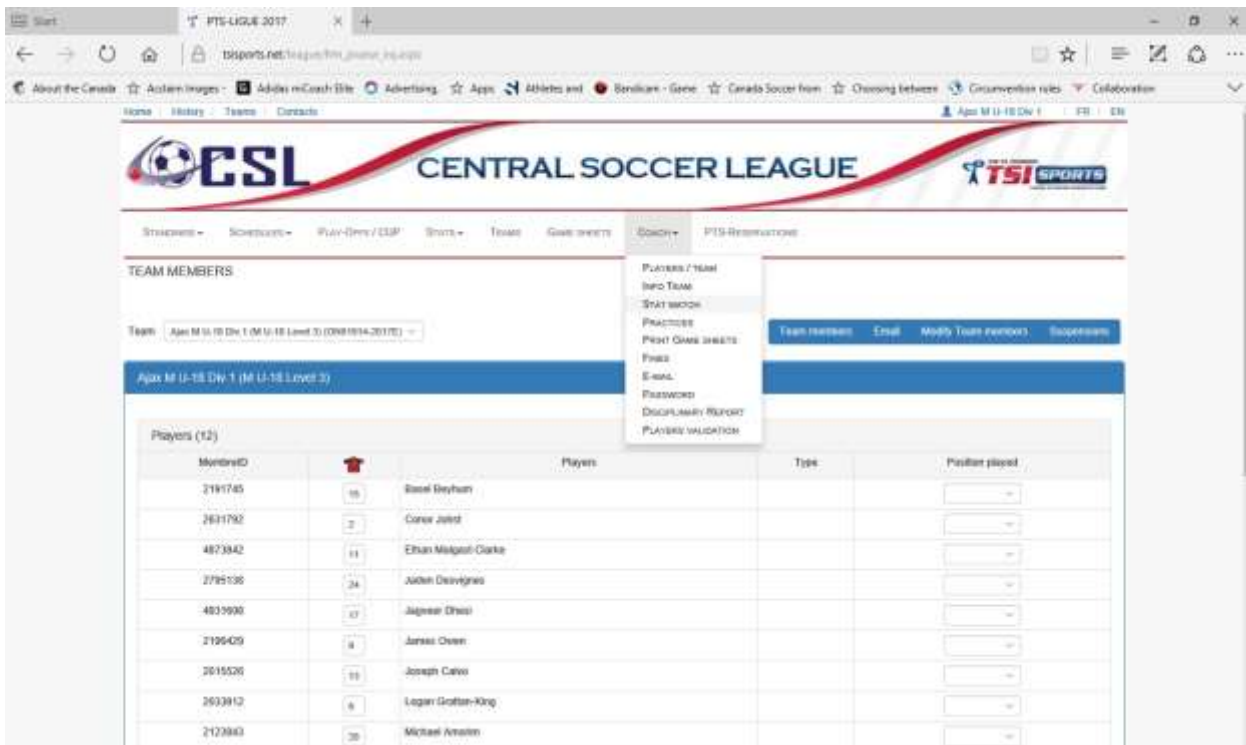

## Team Roster

Available options for a Coach to manage team info and updates

The screenshot shows the 'COACH' menu with the following options: PLAYERS / TEAM, INFO TEAM, STAT SHEET, PRACTICE, PRACTICE SHEETS, FMS, E-mail, PASSWORD, DISCIPLINARY REPORT, and PLAYERS VAULTING. A yellow callout bubble explains that clicking on the COACH menu item and then the PLAYERS/TEAM option allows the coach to access the screen and proceed to complete the fields and enter the required info for each player. Another yellow callout bubble lists available options: 'Team Members' to view color information, 'Modify Team members' to enter all information for a team member, 'Email' to enter the email for each player (used for communications), and 'Suspensions' to view suspension status for each team.