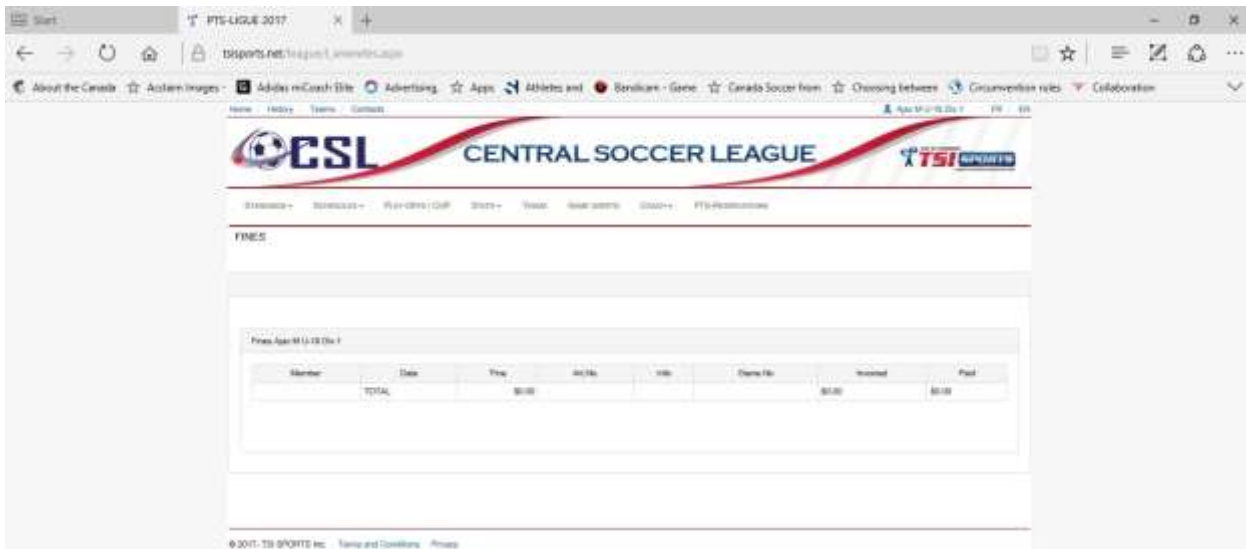

COACH TAB OPTIONS-View Fines

Fines imposed by the league administration will be visible on this page