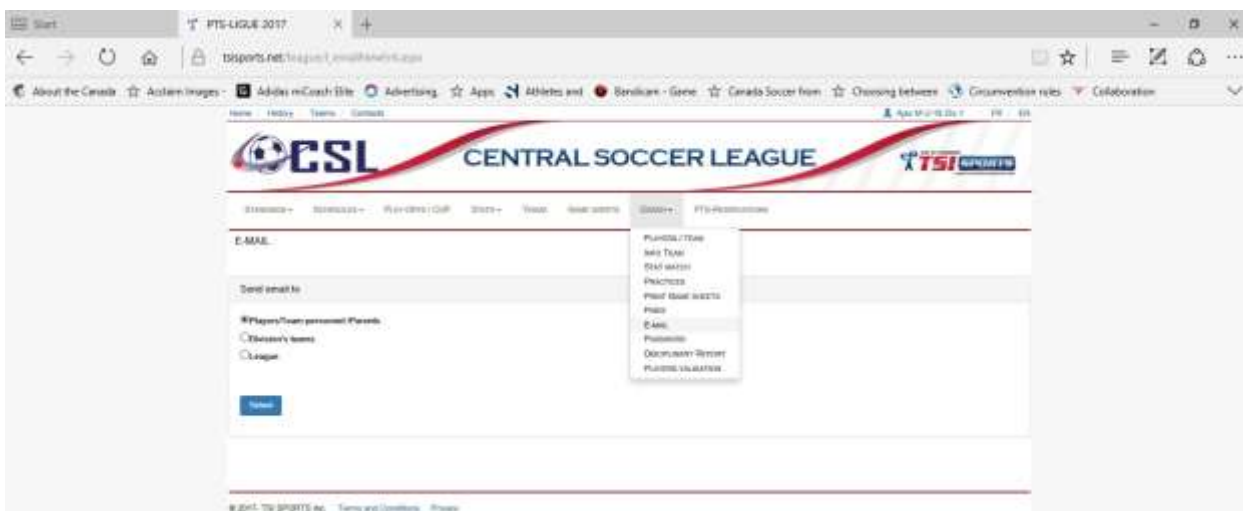

COACH TAB OPTIONS-email function

The coach is able to send an email message to

All his players

To other teams in their division

To the league administrator