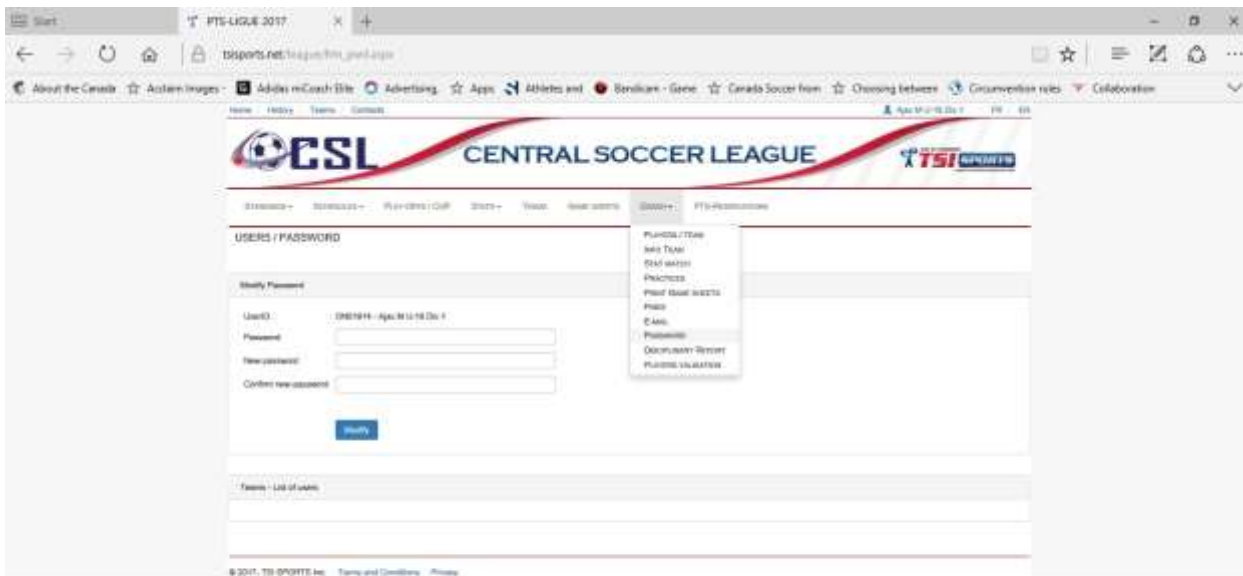

COACH TAB OPTIONS-email function

The coach is able to send an email message to

All his players

To other teams in their division

To the league administrator