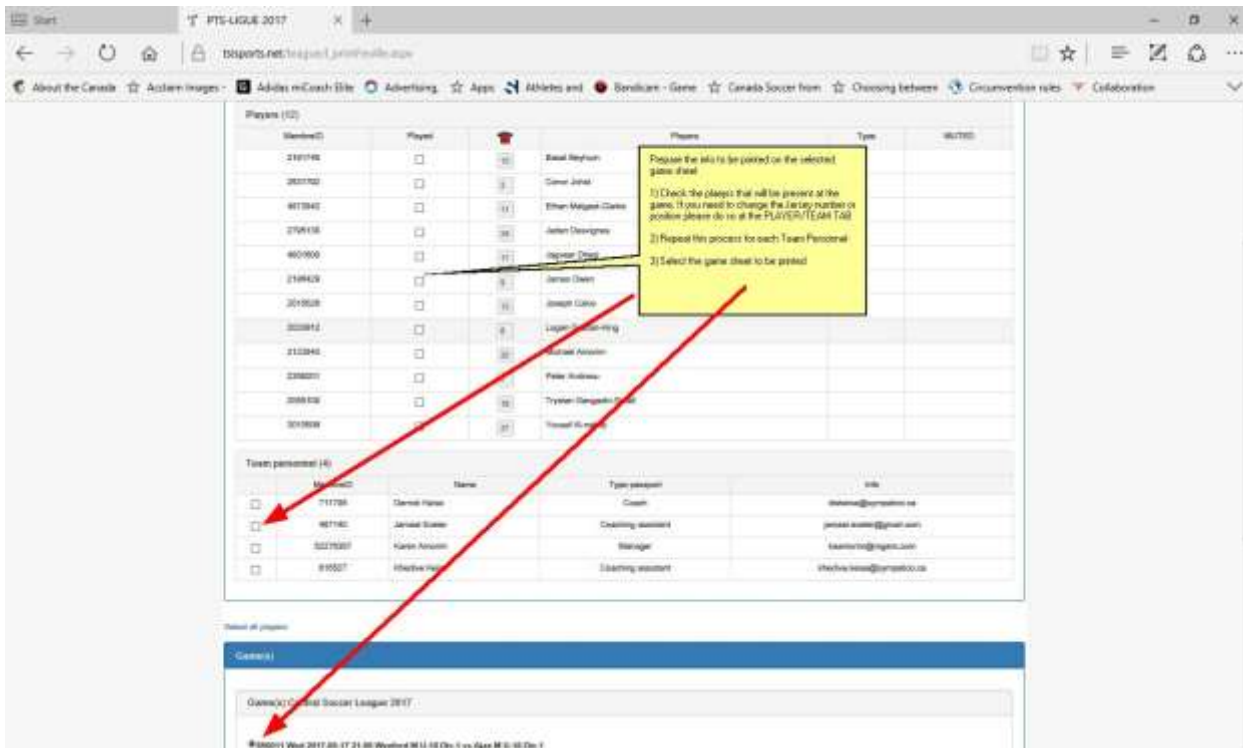

COACH TAB OPTIONS-print game sheet